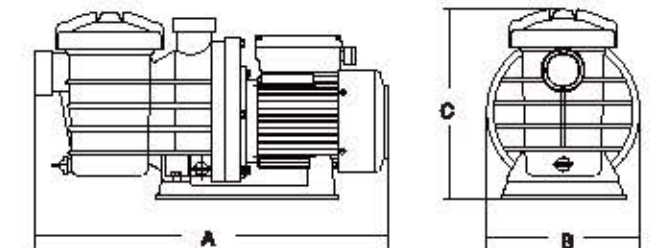

● **High pressure bearing capacity**

PB SERIES SELF-PRIMING POOL PUMP

SMP SERIES SELF-PRIMING POOL PUMP

PB

- High performance and super pressure
- IPX5 Waterproof standard.
- Energy-saving capacitor is low noise.
- Thermal protection ensures the motor safety.
- TPI bearing.
- Available for 380v/50hz, 220v/50hz, 110v/60hz.

Model	Motor Power (HP)	Voltage (V)	Frequency (RPM)	Q _{max} (m³/h)	H _{max} (mtr)	Connections (mm)	A (mm)	B (mm)	C (mm)
PB100	1.0	220	2900	22	17	60/63	635	283	362
PB150	1.5	220	2900	25	18	60/63	635	283	362
PB200	2.0	220	2900	28	20	60/63	635	283	362
PB250	2.5	220	2900	30	21	60/63	635	283	362
PB300	3.0	220/380	2900	33	22	60/63	635	283	362