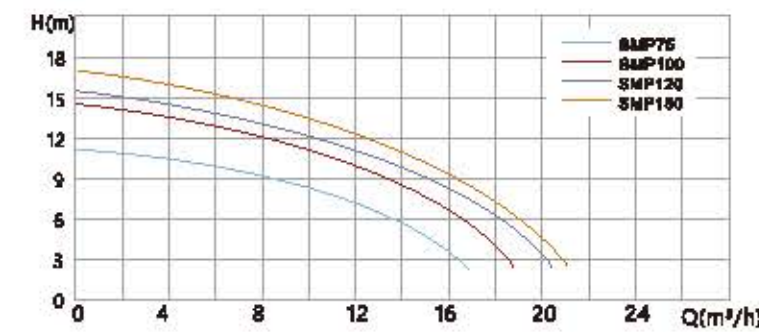

● **High pressure bearing capacity**

PB SERIES SELF-PRIMING POOL PUMP

SMP SERIES SELF-PRIMING POOL PUMP

PB

- High performance and super pressure
- IPX5 Waterproof standard.
- Energy-saving capacitor is low noise.
- Thermal protection ensures the motor safety.
- TPI bearing.
- Available for 380v/50hz, 220v/50hz, 110v/60hz.

Model	Motor Power (HP)	Voltage (V)	Frequency (RPM)	Q _{max} (m³/h)	H _{max} (mtr)	Connections (mm)	A (mm)	B (mm)	C (mm)
PB100	1.0	220	2900	22	17	60/63	635	283	362
PB150	1.5	220	2900	25	18	60/63	635	283	362
PB200	2.0	220	2900	28	20	60/63	635	283	362
PB250	2.5	220	2900	30	21	60/63	635	283	362
PB300	3.0	220/380	2900	33	22	60/63	635	283	362

Model	Motor Power (HP)	Voltage (V)	Frequency (RPM)	Q _{max} (m³/h)	H _{max} (mtr)	Connections (mm)	A (mm)	B (mm)	C (mm)
SMP75	0.75	220	2900	16.8	11.0	48/50	502	220	273
SMP100	1.00	220	2900	18.6	14.5	48/50	502	220	273
SMP120	1.20	220	2900	20.4	15.5	48/50	502	220	273
SMP150	1.50	220	2900	21.0	17.0	48/50	502	220	273