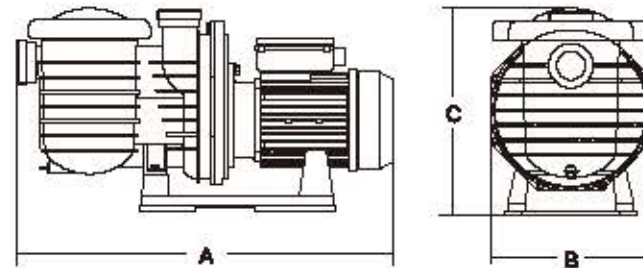

● **High pressure bearing capacity**

PB SERIES SELF-PRIMING POOL PUMP

SMP SERIES SELF-PRIMING POOL PUMP

PB

- High performance and super pressure
- IPX5 Waterproof standard.
- Energy-saving capacitor is low noise.
- Thermal protection ensures the motor safety.
- TPI bearing.
- Available for 380v/50hz, 220v/50hz, 110v/60hz.

Model	Motor Power (HP)	Voltage (V)	Frequency (RPM)	Q _{max} (m³/h)	H _{max} (mtr)	Connections (mm)	A (mm)	B (mm)	C (mm)
PB100	1.0	220	2900	22	17	60/63	635	283	362
PB150	1.5	220	2900	25	18	60/63	635	283	362
PB200	2.0	220	2900	28	20	60/63	635	283	362
PB250	2.5	220	2900	30	21	60/63	635	283	362
PB300	3.0	220/380	2900	33	22	60/63	635	283	362

Model	Motor Power (HP)	Voltage (V)	Frequency (RPM)	Q _{max} (m³/h)	H _{max} (mtr)	Connections (mm)	A (mm)	B (mm)	C (mm)
SMP75	0.75	220	2900	16.8	11.0	48/50	502	220	273
SMP100	1.00	220	2900	18.6	14.5	48/50	502	220	273
SMP120	1.20	220	2900	20.4	15.5	48/50	502	220	273
SMP150	1.50	220	2900	21.0	17.0	48/50	502	220	273