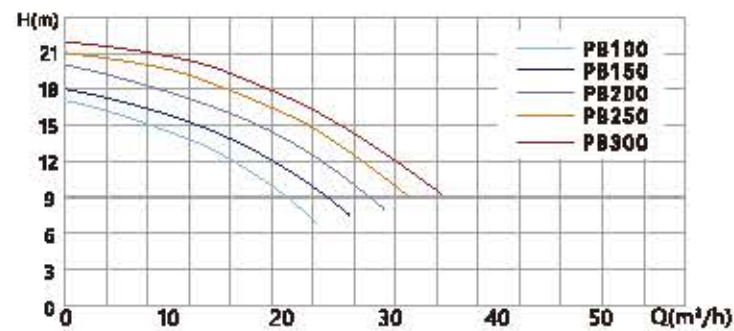

● **High pressure bearing capacity**

PB SERIES SELF-PRIMING POOL PUMP

SMP SERIES SELF-PRIMING POOL PUMP

PB

- High performance and super pressure
- IPX5 Waterproof standard.
- Energy-saving capacitor is low noise.
- Thermal protection ensures the motor safety.
- TPI bearing.
- Available for 380v/50hz, 220v/50hz, 110v/60hz.

Model	Motor Power (HP)	Voltage (V)	Frequency (RPM)	Q _{max} (m³/h)	H _{max} (mtr)	Connections (mm)	A (mm)	B (mm)	C (mm)
PB100	1.0	220	2900	22	17	60/63	635	283	362
PB150	1.5	220	2900	25	18	60/63	635	283	362
PB200	2.0	220	2900	28	20	60/63	635	283	362
PB250	2.5	220	2900	30	21	60/63	635	283	362
PB300	3.0	220/380	2900	33	22	60/63	635	283	362

Model	Motor Power (HP)	Voltage (V)	Frequency (RPM)	Q _{max} (m³/h)	H _{max} (mtr)	Connections (mm)	A (mm)	B (mm)	C (mm)
SMP75	0.75	220	2900	16.8	11.0	48/50	502	220	273
SMP100	1.00	220	2900	18.6	14.5	48/50	502	220	273
SMP120	1.20	220	2900	20.4	15.5	48/50	502	220	273
SMP150	1.50	220	2900	21.0	17.0	48/50	502	220	273